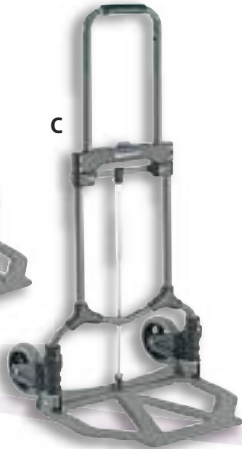

The STEELMASTER® Flatform cart and hand trucks are lightweight enough to store virtually anywhere. Best of all — no assembly is required! Transport documents, boxes, books, equipment, and supplies faster, safer and more efficiently.

No assembly required!

A. FlatForm™ Cart

- Patented four-wheel reinforced platform holds up to 300 lbs
- Easily transports boxes, books, equipment and supplies
- Folds compactly, and is lightweight enough to store anywhere
- Pre-assembled cart unfolds in seconds
- Features 5" silent ball-bearing, rubber casters
- Folds to 3" wide for compact storage

Model No.	UPC Code	Dimensions			Shpg. Wt. (lbs.)
		W	H	D	
203261104*	0 78541 16738 4	16-1/8"	36-1/4"	26-13/16"	16.1

B-C Steel Folding Hand Trucks

- Telescoping handle extends to 39" to carry most cartons, and equipment
- Rugged steel construction
- Silent ball-bearing, non-mar casters won't streak or damage surfaces
- Steel Hand Truck carries 150 lbs. and features a 15" wide x 11" deep plate and folds to 2-1/2" wide - 28" high
- Elite Steel Hand Truck carries 200 lbs. and features a 19-1/4" wide x 11" deep plate and folds to 2" wide - 25" high

D. Aluminum Folding Hand Truck

- Unfolds in seconds to carry 150 lbs with ease
- Easily transports cartons, books, luggage and documents
- Requires no assembly, weighs 7 lbs. and unfolds to carry 150 lbs. on the 15-1/4" wide x 11" deep toe plate
- Durable aluminum construction, with a telescoping handle that extends to either 36" or 39"
- Silent ball-bearing, non-mar casters won't streak or damage surfaces
- Folds to 2" wide x 29" high for compact storage