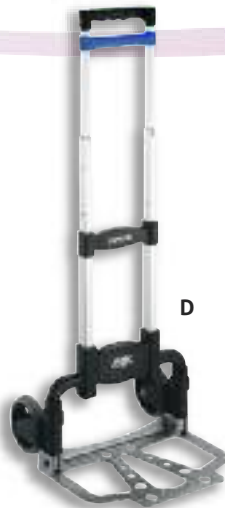

*Full color retail packaging.