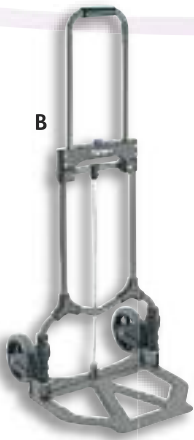

The STEELMASTER® Flatform cart and hand trucks are lightweight enough to store virtually anywhere. Best of all — no assembly is required! Transport documents, boxes, books, equipment, and supplies faster, safer and more efficiently.

No assembly required!

A. FlatForm™ Cart

- Patented four-wheel reinforced platform holds up to 300 lbs
- Easily transports boxes, books, equipment and supplies
- Folds compactly, and is lightweight enough to store anywhere
- Pre-assembled cart unfolds in seconds
- Features 5" silent ball-bearing, rubber casters
- Folds to 3" wide for compact storage

Model No.	UPC Code	Dimensions			Shpg. Wt. (lbs.)
		W	H	D	
203261104*	0 78541 16738 4	16-1/8"	36-1/4"	26-13/16"	16.1

B-C Steel Folding Hand Trucks

- Telescoping handle extends to 39" to carry most cartons, and equipment
- Rugged steel construction
- Silent ball-bearing, non-mar casters won't streak or damage surfaces
- Steel Hand Truck carries 150 lbs. and features a 15" wide x 11" deep plate and folds to 2-1/2" wide - 28" high
- Elite Steel Hand Truck carries 200 lbs. and features a 19-1/4" wide x 11" deep plate and folds to 2" wide - 25" high

Model No.	UPC Code	Description	Dimensions			Shpg. Wt. (lbs.)
			W	H	D	
B 203381101*	0 78541 16740 7	Steel Hand Truck	16-1/2"	38-3/4"	15-7/8"	10.6
C 203401101*	0 78541 16753 7	Elite Steel Hand Truck	20"	39"	19"	12.8